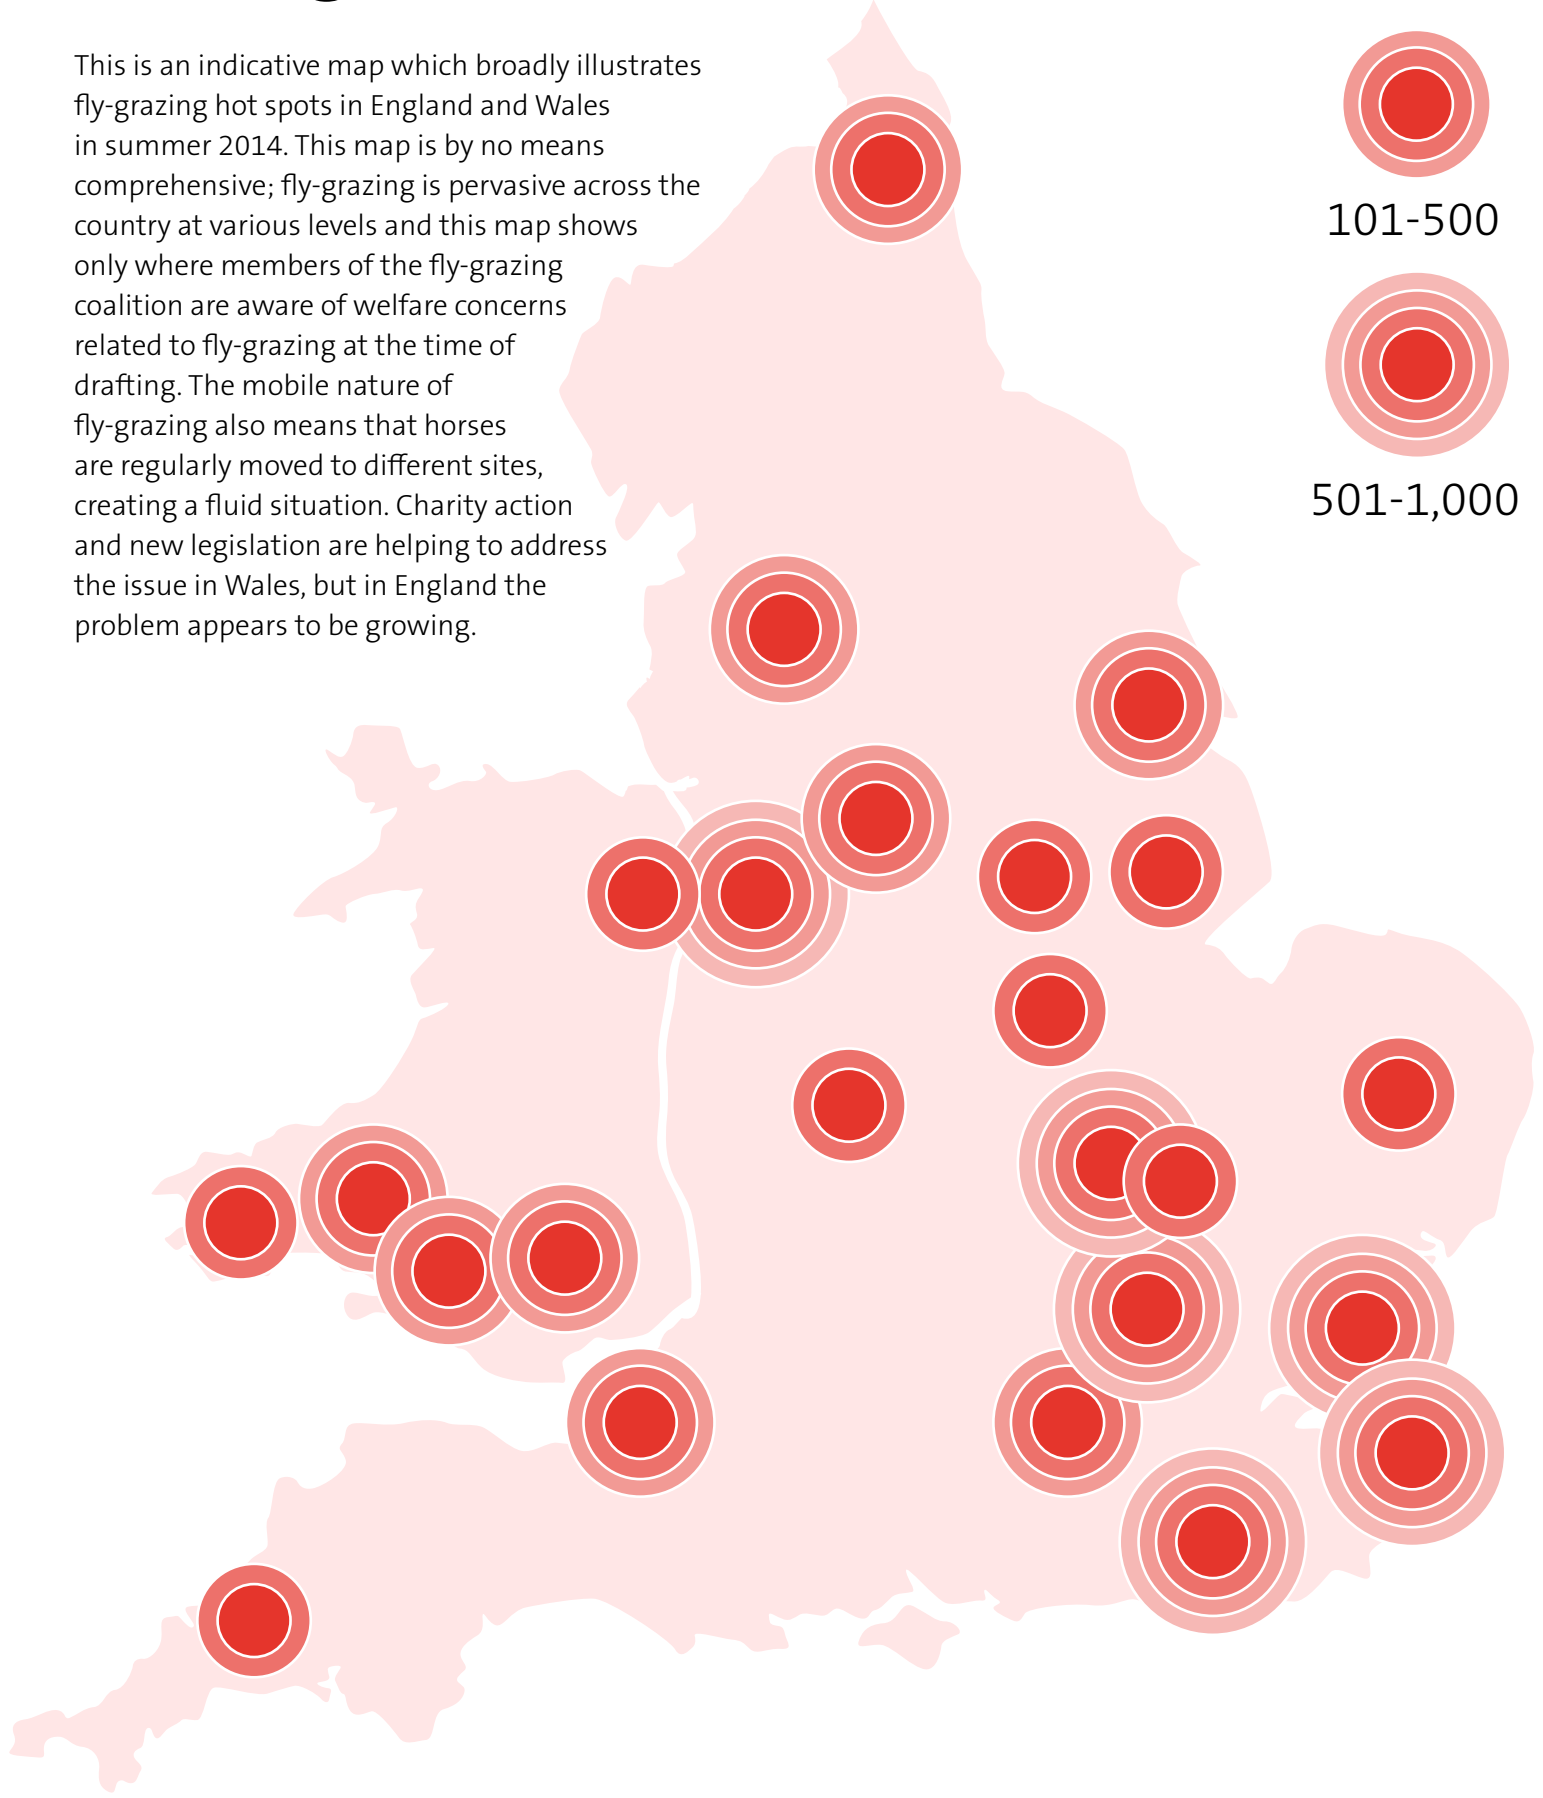

Fly-grazing hot spots in England and Wales

This is an indicative map which broadly illustrates fly-grazing hot spots in England and Wales in summer 2014. This map is by no means comprehensive; fly-grazing is pervasive across the country at various levels and this map shows only where members of the fly-grazing coalition are aware of welfare concerns related to fly-grazing at the time of drafting. The mobile nature of fly-grazing also means that horses are regularly moved to different sites, creating a fluid situation. Charity action and new legislation are helping to address the issue in Wales, but in England the problem appears to be growing.

1-100

101-500

501-1,000

The voice of the countryside